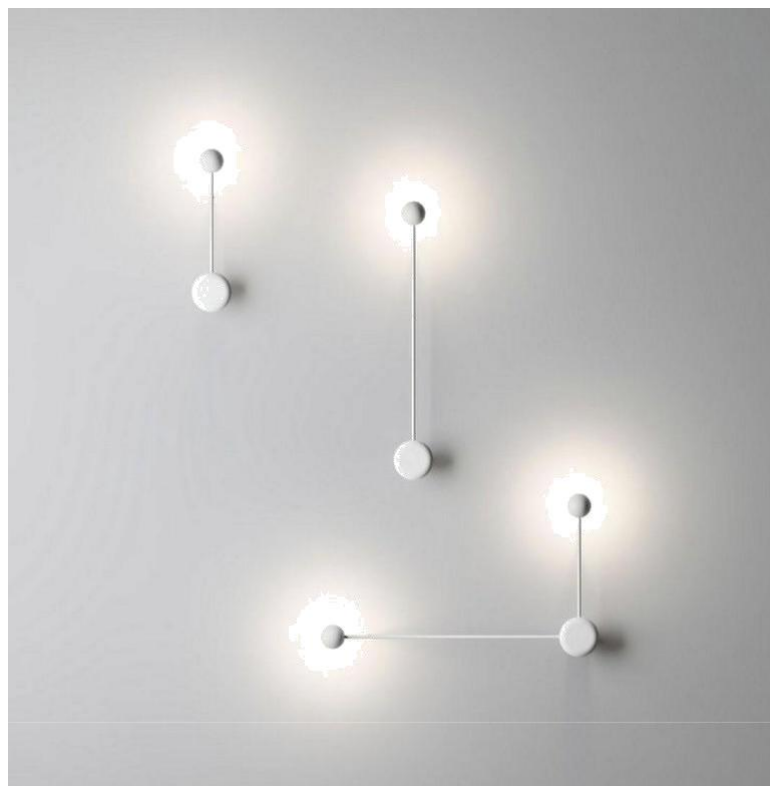

PRODUCT CODE:
ML PIN WL

PRODUCT NAME:
Aluminium Round
Mesh Pendant

COLOUR:
white

LAMPS:
1 x E27

WATTAGE:
60W 230v