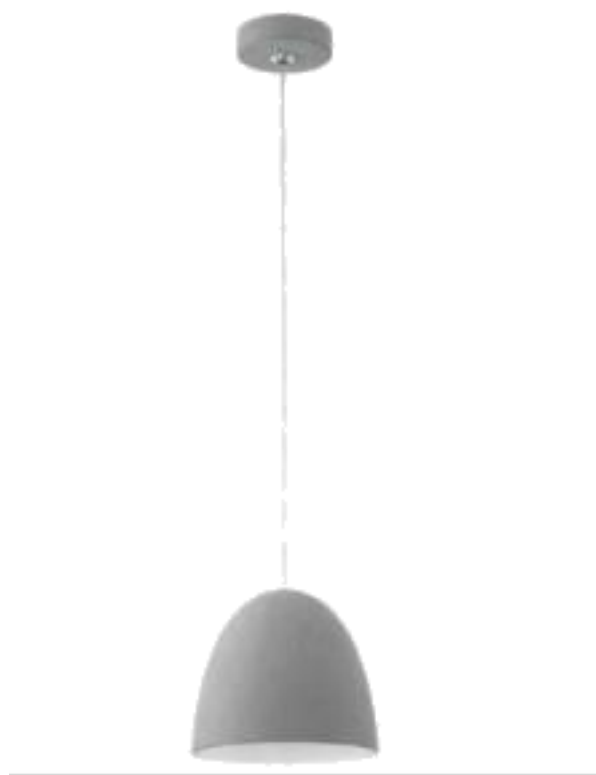

PRODUCT CODE:
ML 8048 GY

PRODUCT NAME:
Aluminium Round
Pendant

COLOUR:
Grey/white

MEASUREMENTS:

Height: 300MM
Diameter: 350MM

LAMPS:
1 x E27

WATTAGE:
60W 230v

PRODUCT CODE:
ML 8048 BK

PRODUCT NAME:
Aluminium Round
Mesh Pendant

COLOUR:
Black/white

MEASUREMENTS:

Height:300MM
Diameter: 350MM

LAMPS:
1 x E27

WATTAGE:
60W 230v

PRODUCT CODE:
MI 8048
HAMMERED

PRODUCT NAME:
Aluminium Pendant

COLOUR: COPPER

MEASUREMENTS:

Height: 300MM
Diameter: 350MM

LAMPS:

1 x E27

WATTAGE:

60W 230v

**PRODUCT CODE: MI
8048 BK**