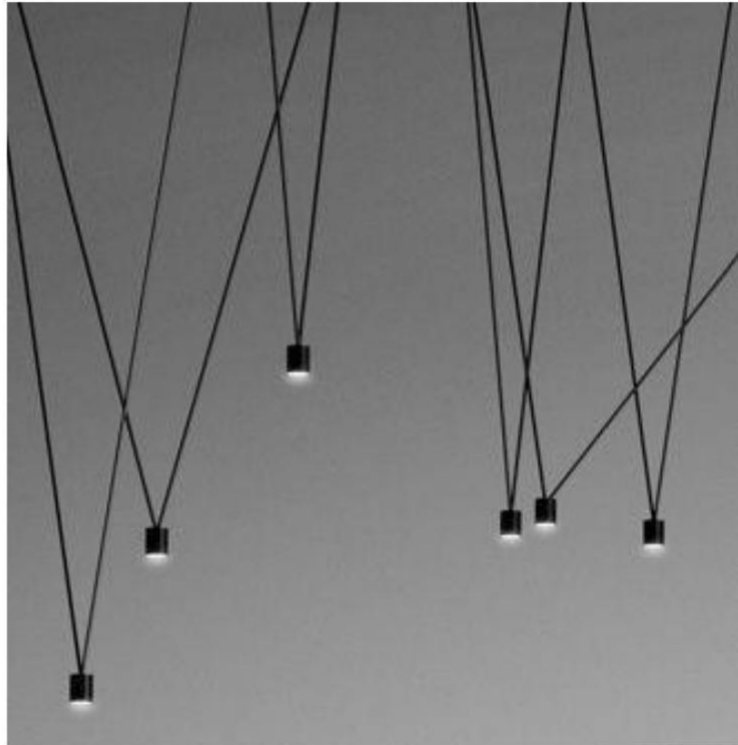

PRODUCT CODE:
ML MATCH LAMP

PRODUCT NAME:
Aluminium Round
Mesh Pendant

COLOUR:
BLACK

MEASUREMENTS:

CUSTOMISED

LAMPS: 6 x
GU10 (7W)

WATTAGE:
60W 230v