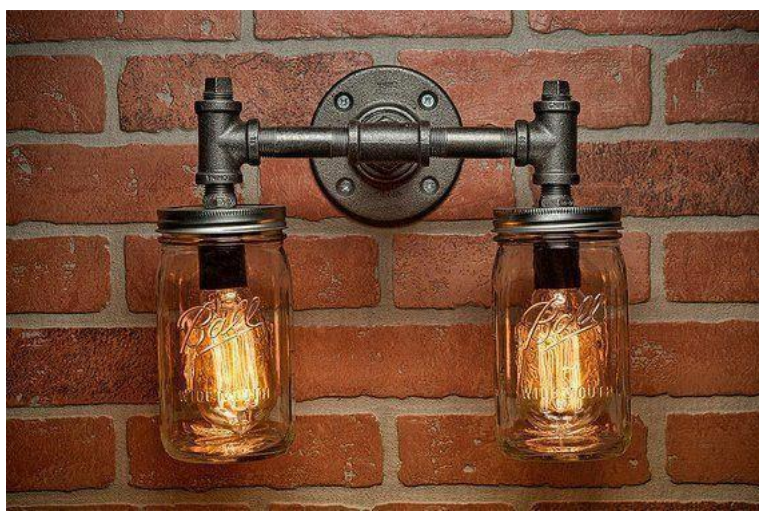

PRODUCT CODE:

8202

PRODUCT NAME:

Aluminium Round
Pendant

COLOUR:

Grey/white

LAMPS:

1 x E27

WATTAGE:

60W 230v