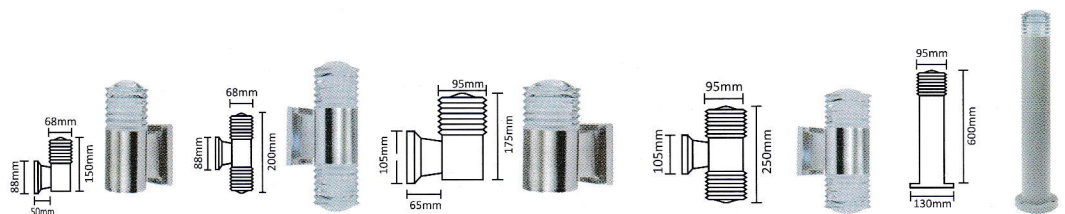

LED OUTDOOR / GARDEN LIGHTS

Product Code	LODWS103	LODWS203	LODWS105	LODWS205	LODBG05
Power Factor	≥0.95				
Power Consumption	3w±5%	6w±5%	5w±5%	10w±5%	5w±5%
Rated Luminous Flux	NA	NA	NA	NA	NA
Color Temperature (CCT)	3000K (WW)				
Dimension					
Ceiling Cutout	NA	NA	NA	NA	NA