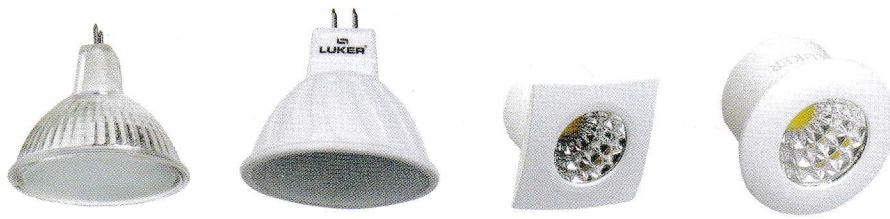

LED SPOT LIGHTS

Product Code	LSMR1603	LSMR1606	LSCOBS01	LSCOBR01
Power Factor	≥0.95			
Power Consumption	3w±5%	6w±5%	1w±5%	1w±5%
Rated Luminous Flux	330Lm	660Lm	110Lm	110Lm
Color Temperature (CCT)	6000K(WH), 3000K (WW), 4000K (NWH)			
Dimension	Ø:50mm x H:45mm		Ø: 50mmxH:45mm	
Ceiling Cutout			Ø:25mm