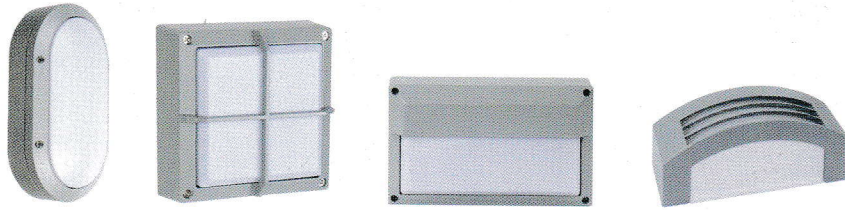

LED BULK HEAD LIGHTS & WALL LIGHTS

Product Code	LBKOVSL04	LBKSQSL04	LWLES	LWLER
Power Factor		≥0.95		
Power Consumption	4w±5%	4w±5%	3w±5%	3w±5%
Rated Luminous Flux	360Lm	360Lm	360Lm	360Lm
Color Temperature (CCT)	6000K(WH), 3000K (WW) - on request			
Dimension	L:215mmxW:36mm H:50mm	L:145mmxW:145mm H:65mm	L:220mmxW:70mm H:130mm	L:290mmxW:110mm H:110mm