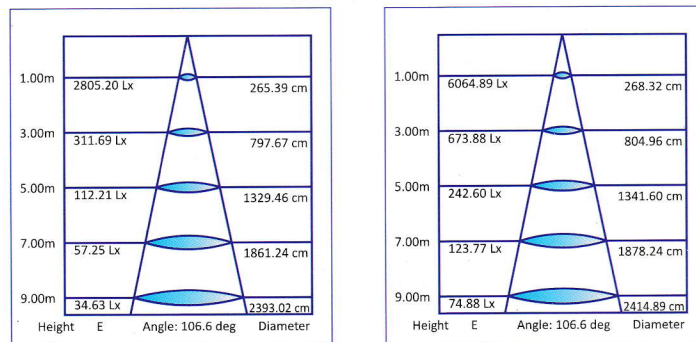

Product Code	LHBYC40	LHBY50	LHBY100	LHBY150
Power Factor	≥ 0.95			
Power Consumption	40w±10%	50w±10%	100w±10%	150w±10%
Rated Luminous Flux	3600Lm	5500Lm	11000Lm	16500Lm
Color Temperature (CCT)	6000K(WH), (3000K (WW) - on request)			
Dimension	Ø: 360mm H: 200mm	Ø: 445mm H: 285mm	Ø: 445mm H: 285mm	Ø: 500mm H: 296mm

LUX-DISTANCE CHART