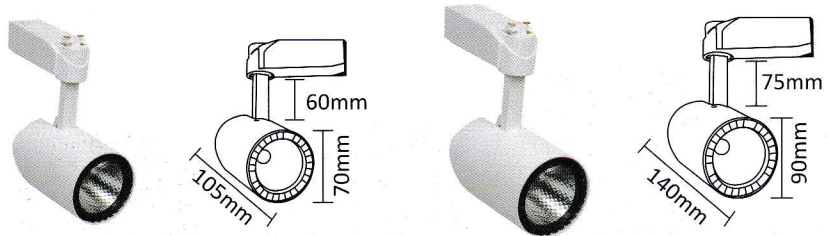

LED TRACK LIGHTS

Product Code	LSPT12	LSPT24
Power Factor	≥0.95	
Power Consumption	12w±5%	24w±5%
Rated Luminous Flux	1320Lm	2640Lm
Color Temperature (CCT)	3000K (WW), 4000K (NWH), 6000K(WH)	
*Track suitable for fixing track lights available in 1 meter & 2 meters length.